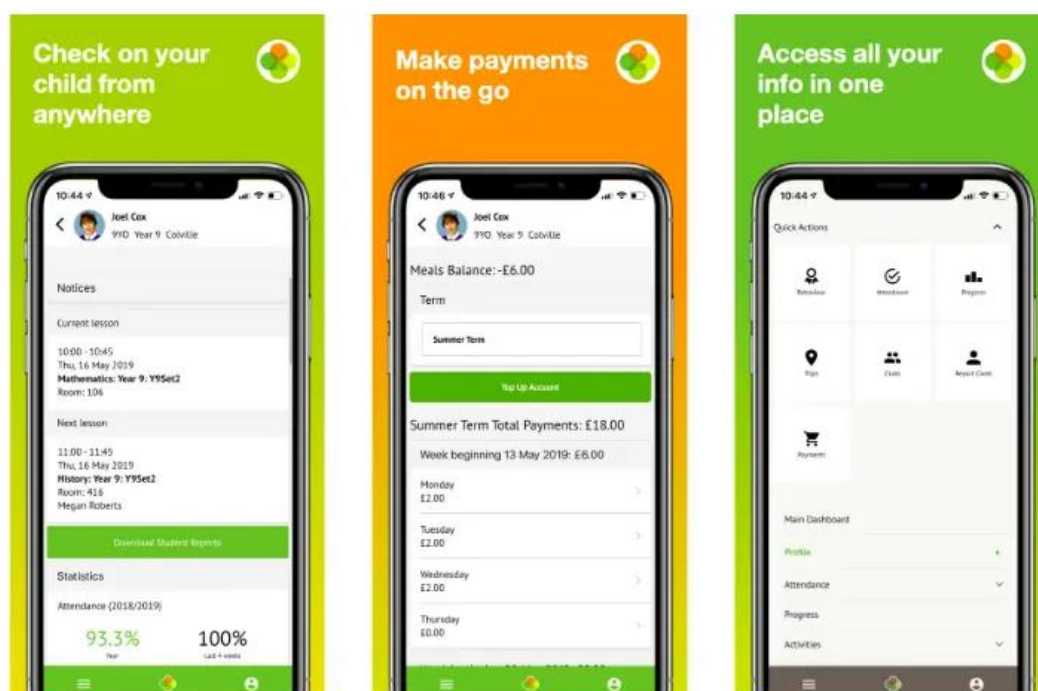

# The Arbor App is coming to Brentfield.

**Step 1:** Go to the Google Play Store or App Store for iPhone

**Step 2:** Search for 'Arbor'

**Step 3:** Download and install the App.

**Step 4:** Login in using the details which you will have received from Arbor.