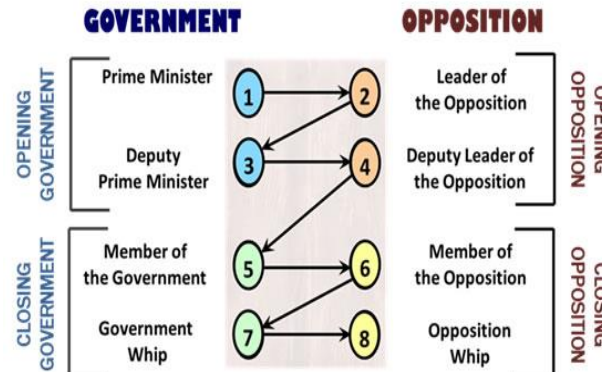

Knowledge Organiser

Year 5, Autumn : Health and Wellbeing

PSHE Strand: Health Education
Whole School Topic: Who is the Bravest?

Key Vocabulary

Addiction	Feeling a strong desire or craving for something.
Debate	A formal discussion of a topic in a public meeting.
Drug	A substance which changes the way the body and mind works.
Illegal	Against the law; criminal
Legal	Permitted by law; lawful
Volatile substance abuse	The intentional inhalation of volatile substances for psychoactive effects.
Whip	An official member of a party whose role is to maintain the parliamentary discipline amongst its members, especially for attendance at voting and debates.

What will I know about health and wellbeing by the end of this topic?

- To understand how a parliamentary debate occurs
- To understand the risks associated with cannabis and volatile substance abuse

In parliament, many topics are debated in the House of Commons and House of Lords.

There is an order to how debates are discussed in parliament. When the debate has ended the Chair asks the question again and a decision is made, which may be through a vote

Some drugs are illegal and the police will be confiscate them from you. You can also be arrested if they are found in your possession.

All drugs are dangerous if they are misused. Someone on drugs can have mood swings and eventually they could end up with physical problems with major organs (brain, lungs and liver).

Illegal drugs such as cannabis, cocaine or heroin are not available to buy in shops.

They affect your mind by causing hallucinations, violent/ aggressive behaviour and poor focus.

Your body can have severe headaches, mouth sores, dizziness and blackouts.

Solvents can kill instantly due to fatal accidents, suffocation, explosions, heart failure and choking on vomit.