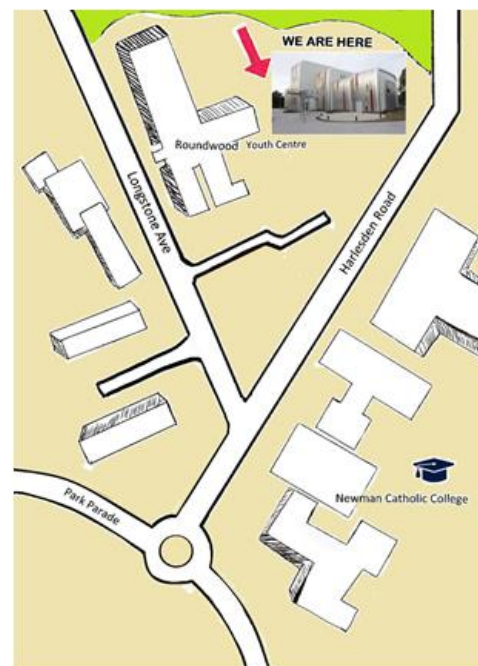

School Trip to	Roundwood School and Community Centre 49 Longstone Avenue Willesden NW10 3UN
Date of Trip	Every Thursday from the 16 th January
Children will leave school at	3:15pm accompanied by a mentor.
Children to be picked up from the centre	5:15pm from the Roundwood Centre
Travel arrangements	206

Travelling to Roundwood School

It is a 10 minute walk from Harlesden town centre.

The Roundwood Youth Centre is a large silver building located at Longstone Avenue, off Harlesden Road.

The entrance to the Centre is via a small driveway, a short way along Longstone Avenue.

Nearest buses are: 18, 247, 206, 220, 226, 260, 266.

2 - 10 minute walk from nearest Bus stops

Nearest trains:

Harlesden 0.8 mile, Willesden Junction 0.7 miles, Kensal Green 1.0 mile

Nearest tubes:

Dollis Hill 1.03 miles, Neasden 2.2 miles.

For more information please contact centre staff.

Roundwood School, Longstone Avenue, NW10 3UN [View map](#)

Kind regards,

Miss Hunter